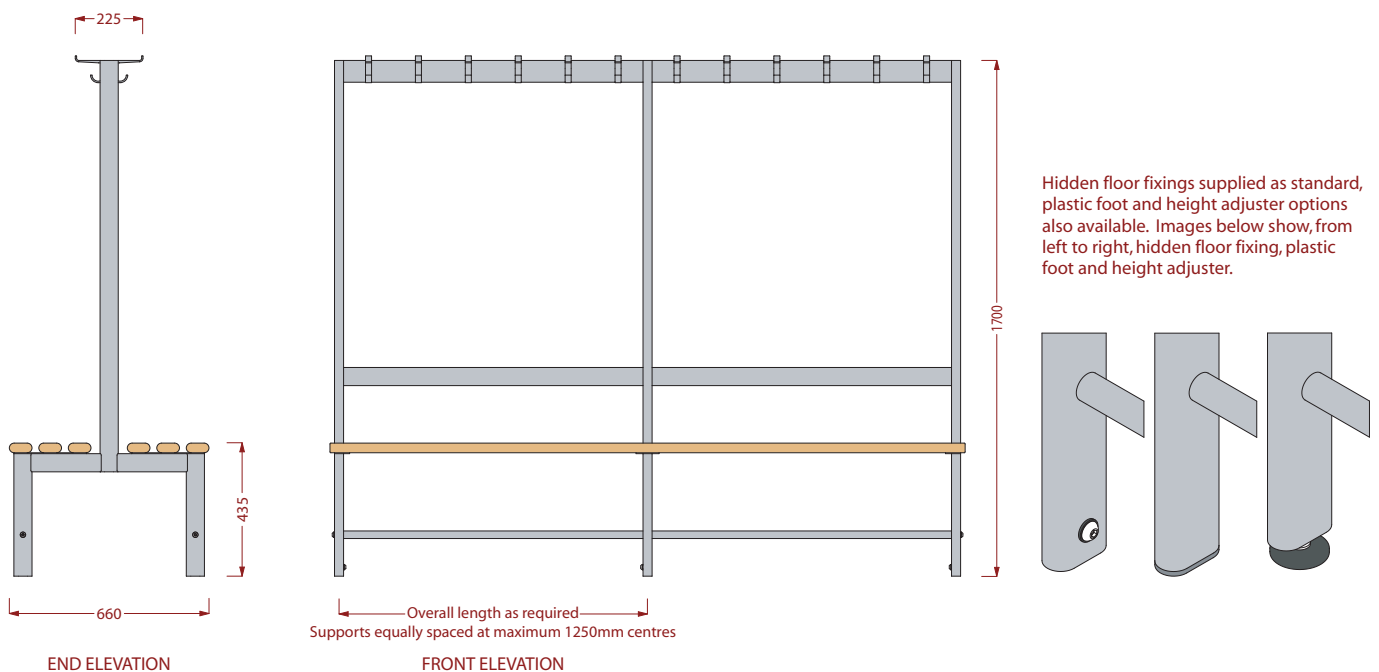

Variset VZ range

Double sided island bench with hooks and backrest

VZ1

N10 GENERAL FIXTURES/FURNISHINGS/EQUIPMENT

VZ1 170 BENCHES For Changing Rooms

MANUFACTURER AJ Binns Limited, Harvest House, Cranborne Road, Potters Bar, Hertfordshire, EN6 3JF. Telephone 01707 855 555

email enq@ajbinns.com web www.ajbinns.com

PRODUCT REFERENCE Binns VZ1 Bench Unit. A double sided island bench unit with hooks, bench seats with 3 slats each side and backrest.

MATERIAL Mild Steel.

FINISH/COLOUR Powder Coated.