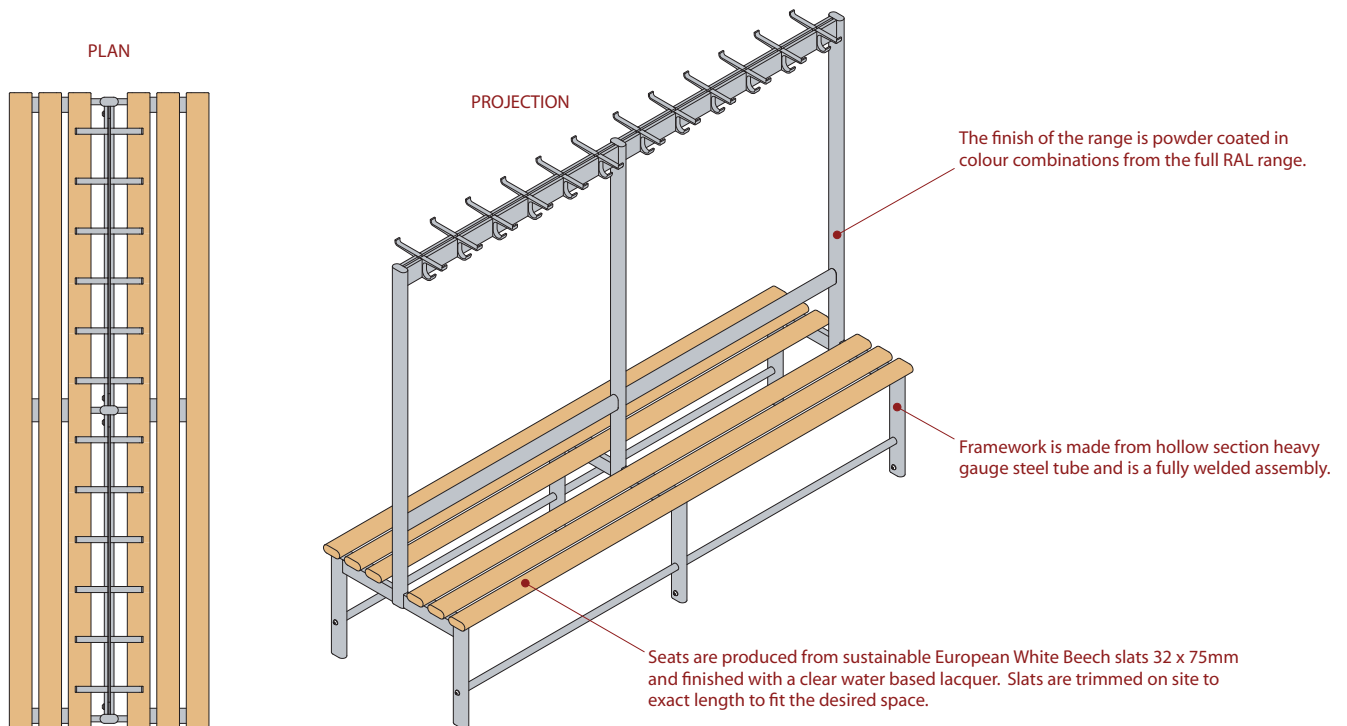

Variset VZ range

Double sided island bench with hooks and backrest

VZ1

N10 GENERAL FIXTURES/FURNISHINGS/EQUIPMENT

VZ1 170 BENCHES For Changing Rooms

MANUFACTURER AJ Binns Limited, Harvest House, Cranborne Road, Potters Bar, Hertfordshire, EN6 3JF. Telephone 01707 855 555

email enq@ajbinns.com web www.ajbinns.com

PRODUCT REFERENCE Binns VZ1 Bench Unit. A double sided island bench unit with hooks, bench seats with 3 slats each side and backrest.

MATERIAL Mild Steel.

FINISH/COLOUR Powder Coated.

FITTINGS Beech Slats.

binns

Variset benches, hooks, hangers & shelves for changing rooms & cloakrooms variset® is designed by Royal Designer for Industry Sir Kenneth Grange CBE, RDI

AJ Binns Limited

Harvest House, Cranborne Road
Potters Bar, Hertfordshire EN6 3JF
Telephone: 01707 85 5555
Email: enq@ajbinns.com
Web: www.ajbinns.com