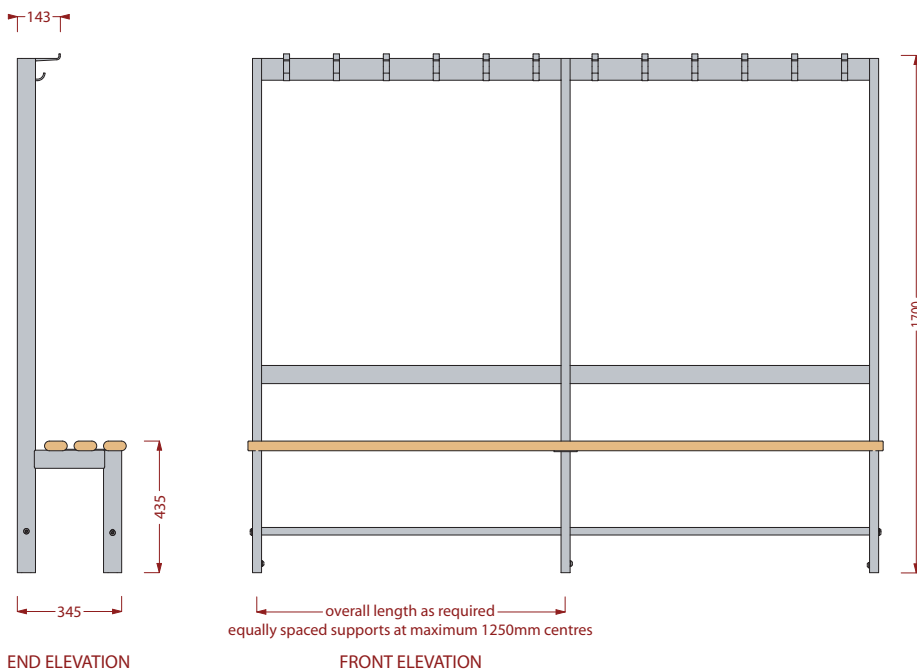

Variset VZ range

Single sided island bench with hooks and backrest

VZ1A

Hidden floor fixing supplied as standard, plastic foot and height adjuster options also available. Images below show, from left to right, hidden floor fixing, plastic foot and height adjuster.

PRODUCT REFERENCE Binns VZ1A Bench Unit. A single sided island bench unit with hooks, bench seats with 3 slats and backrest.

MATERIAL Mild Steel.

FINISH/COLOUR Powder Coated.

FITTINGS Beech Slats.

binns

Variset benches, hooks, hangers & shelves for changing rooms & cloakrooms variset® is designed by Royal Designer for Industry Sir Kenneth Grange CBE, RDI