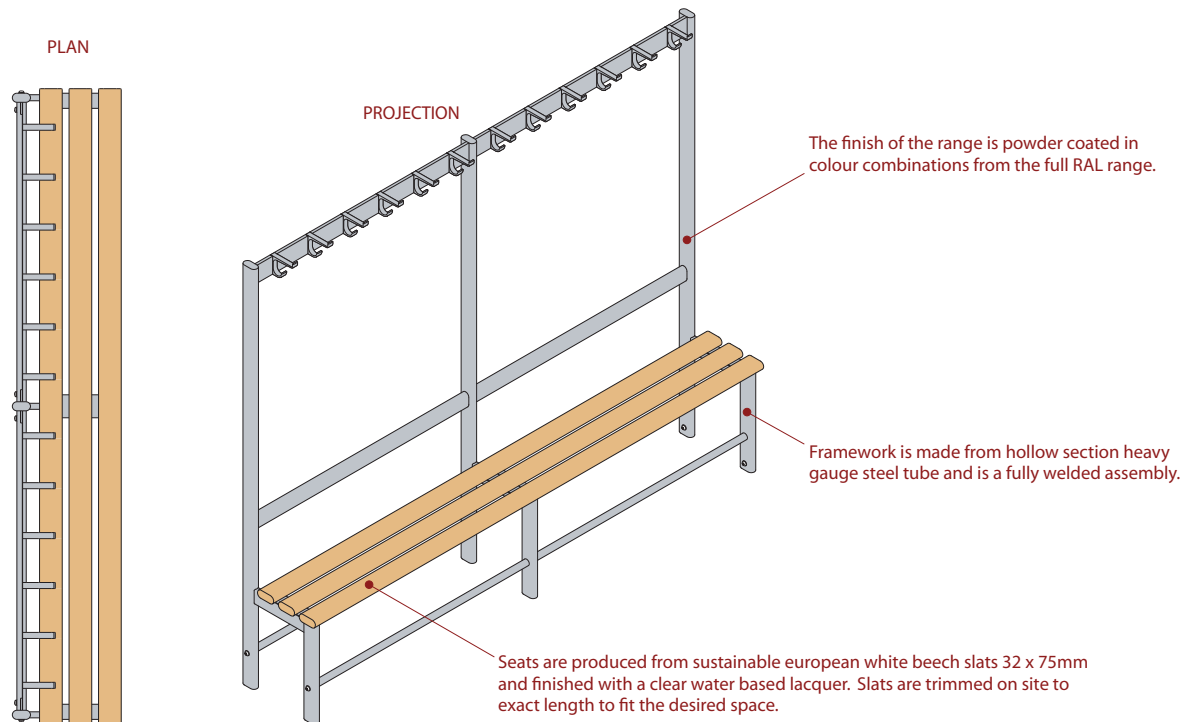

Variset VZ range

Single sided island bench with hooks and backrest

VZ1A

Hidden floor fixing supplied as standard, plastic foot and height adjuster options also available. Images below show, from left to right, hidden floor fixing, plastic foot and height adjuster.

PRODUCT REFERENCE Binns VZ1A Bench Unit. A single sided island bench unit with hooks, bench seats with 3 slats and backrest.

MATERIAL Mild Steel.

FINISH/COLOUR Powder Coated.

FITTINGS Beech Slats.

binns

Variset benches, hooks, hangers & shelves for changing rooms & cloakrooms variset® is designed by Royal Designer for Industry Sir Kenneth Grange CBE, RDI