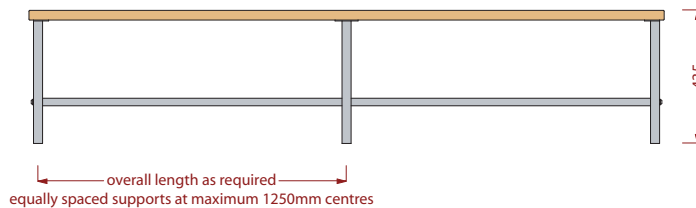

## Double width island bench with seven slats

# VZ3

PLAN

PROJECTION

Hidden floor fixings supplied as standard, plastic foot and height adjuster options also available. Images below show, from left to right, hidden floor fixing, plastic foot and height adjuster.

END ELEVATION

FRONT ELEVATION