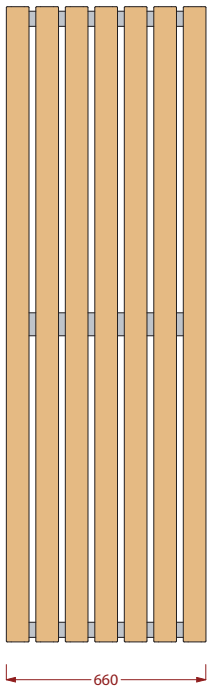

Variset VZ range

Double width island bench with seven slats

VZ3

PLAN