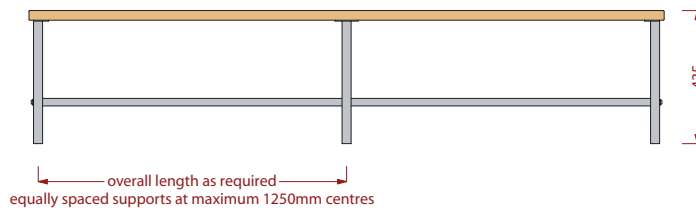

Variset VZ range

Single width island bench seat with five slats

VZ5

PLAN

PROJECTION

Hidden floor fixings supplied as standard, plastic foot and height adjuster options also available. Images below show, from left to right, hidden floor fixing, plastic foot and height adjuster.

END ELEVATION

FRONT ELEVATION

n55Plus

N10 GENERAL FIXTURES/FURNISHINGS/EQUIPMENT

VZ5 170 BENCHES For Changing Rooms

MANUFACTURER AJ Binns Limited, Harvest House, Cranborne Road, Potters Bar, Hertfordshire, EN6 3JF. Telephone 01707 855 555

email enq@ajbinns.com web www.ajbinns.com

PRODUCT REFERENCE Binns VZ5 Bench Unit. A double width island bench unit.

MATERIAL Mild Steel.

FINISH/COLOUR Powder Coated.

FITTINGS Beech Slats.

binns

Variset benches, hooks, hangers & shelves for changing rooms & cloakrooms variset® is designed by Royal Designer for Industry Sir Kenneth Grange CBE, RDI