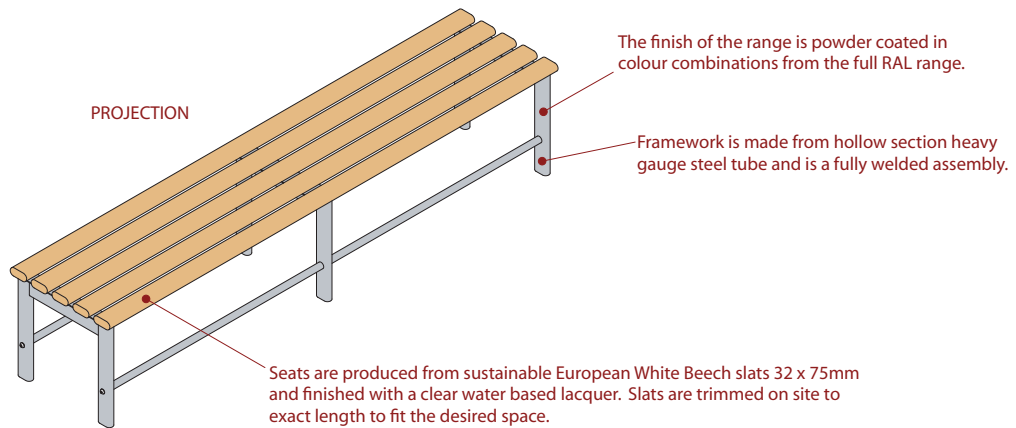

Variset VZ range

Single width island bench seat with five slats

VZ5

PLAN

PROJECTION

Hidden floor fixings supplied as standard, plastic foot and height adjuster options also available. Images below show, from left to right, hidden floor fixing, plastic foot and height adjuster.

email enq@ajbinns.com web www.ajbinns.com

PRODUCT REFERENCE Binns VZ5 Bench Unit. A double width island bench unit.

MATERIAL Mild Steel.

FINISH/COLOUR Powder Coated.

FITTINGS Beech Slats.

binns

Variset benches, hooks, hangers & shelves for changing rooms & cloakrooms variset® is designed by Royal Designer for Industry Sir Kenneth Grange CBE, RDI