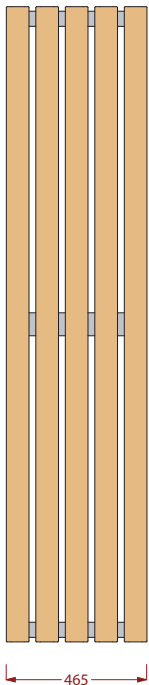

Variset VZ range

Single width island bench seat with five slats

VZ5

PLAN

PROJECTION

Hidden floor fixings supplied as standard, plastic foot and height adjuster options also available. Images below show, from left to right, hidden floor fixing, plastic foot and height adjuster.

email enq@ajbinns.com web www.ajbinns.com

PRODUCT REFERENCE Binns VZ5 Bench Unit. A double width island bench unit.

MATERIAL Mild Steel.

FINISH/COLOUR Powder Coated.

FITTINGS Beech Slats.

binns

Variset benches, hooks, hangers & shelves for changing rooms & cloakrooms variset® is designed by Royal Designer for Industry Sir Kenneth Grange CBE, RDI