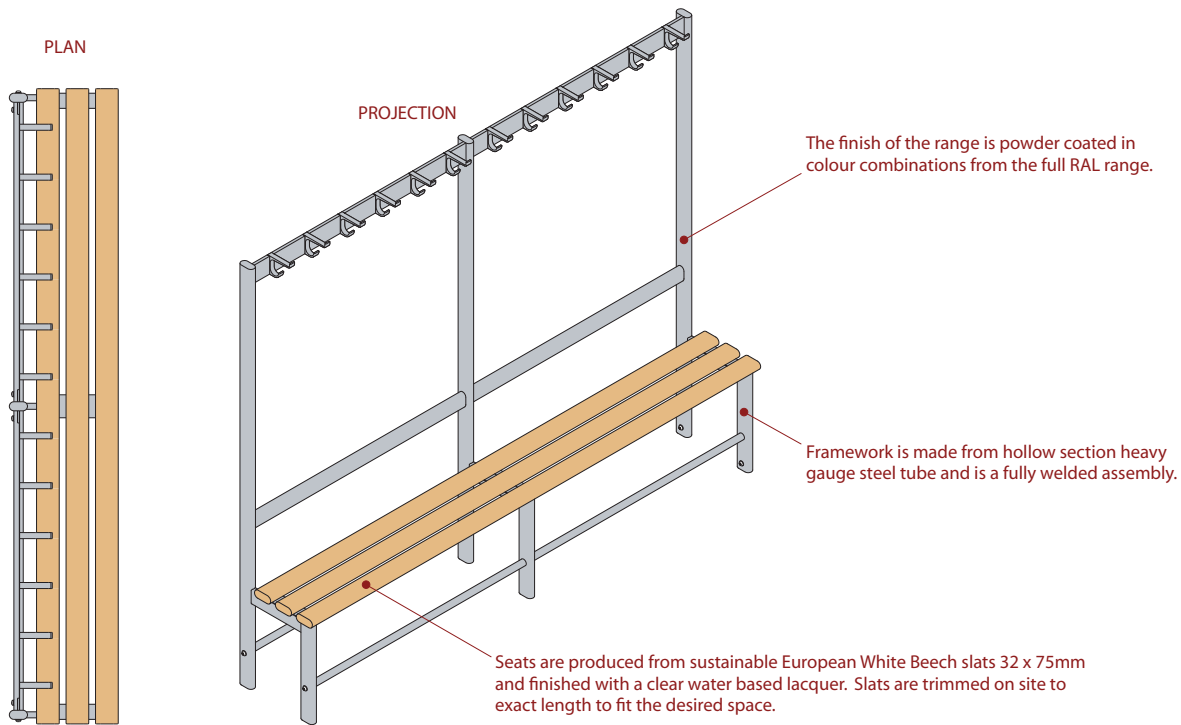

## Single sided island bench with hooks, backrest and slats

# VZ1A

Hidden floor fixing supplied as standard, plastic foot and height adjuster options also available. Images below show, from left to right, hidden floor fixing, plastic foot and height adjuster.