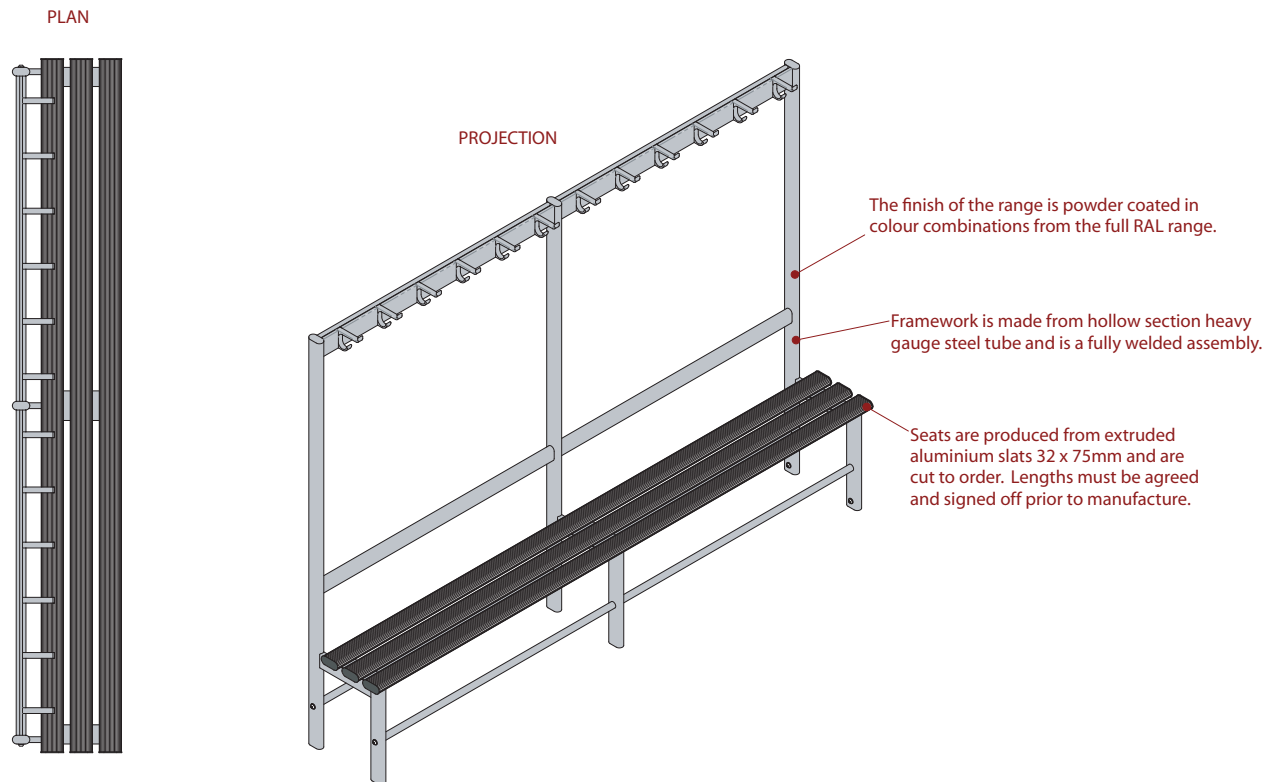

Variset VZ range

Single sided island bench with hooks, backrest and aluminium slats

VZ1A

Hidden floor fixings supplied as standard, plastic foot and height adjuster options also available. Images below show, from left to right, hidden floor fixing, plastic foot and height adjuster.