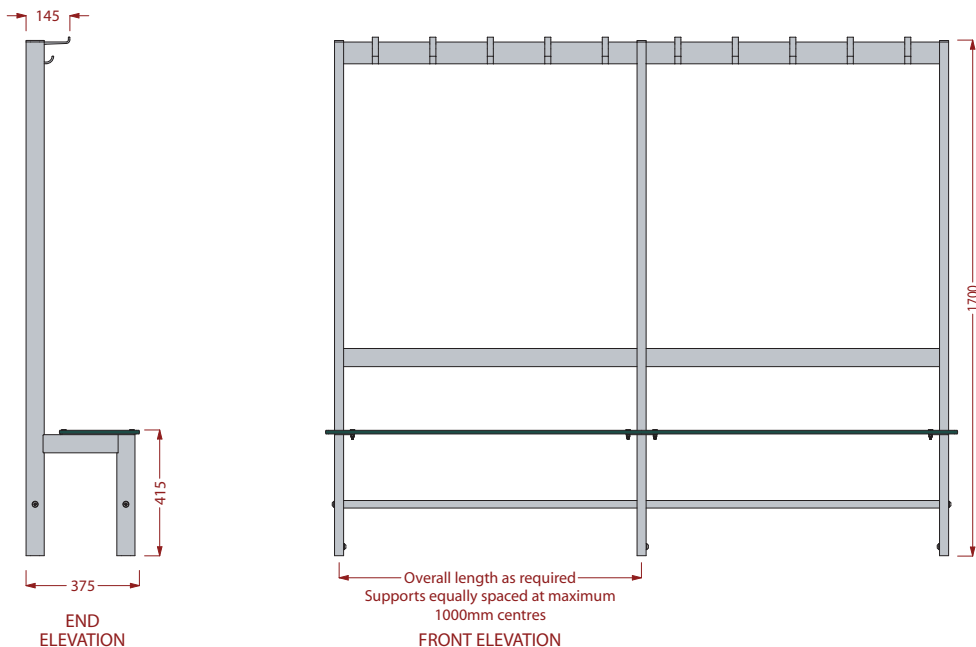

Variset VZ range

Single sided island bench with hooks, backrest and CGL slats

VZ1A

Hidden floor fixings supplied as standard, plastic foot and height adjuster options also available. Images below show, from left to right, hidden floor fixing, plastic foot and height adjuster.