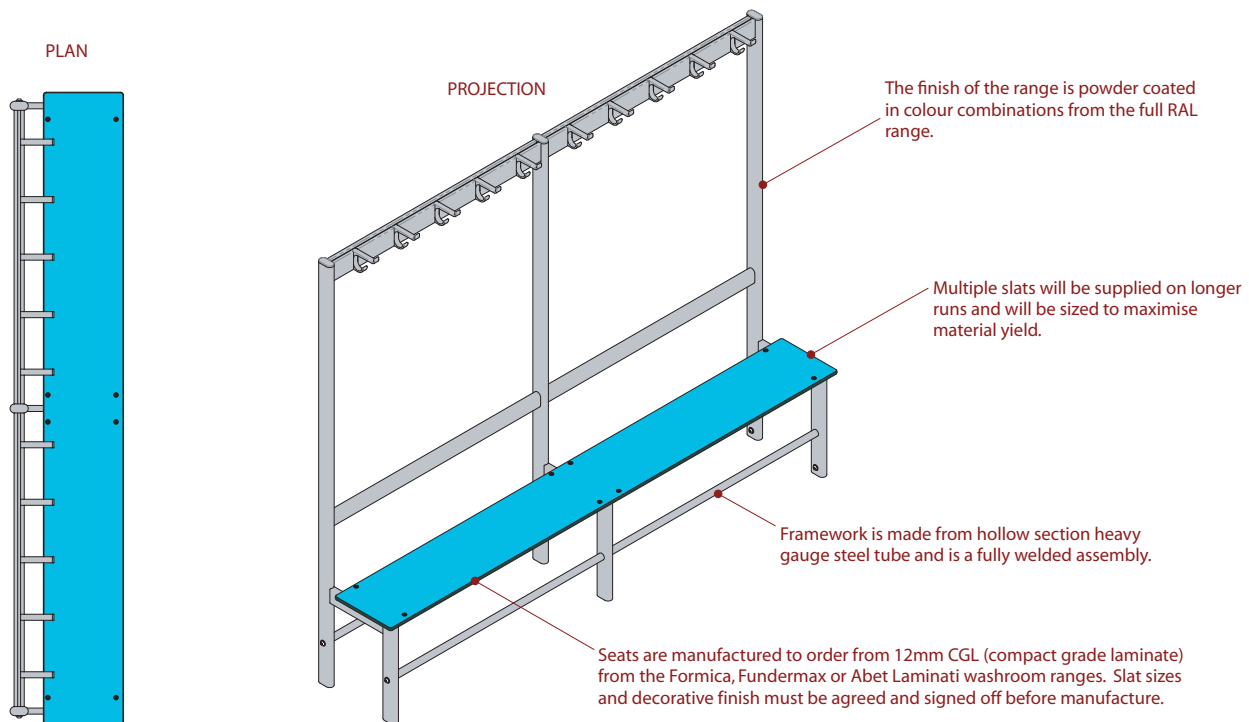

Variset VZ range

Single sided island bench with hooks, backrest and CGL slats

VZ1A

Hidden floor fixings supplied as standard, plastic foot and height adjuster options also available. Images below show, from left to right, hidden floor fixing, plastic foot and height adjuster.