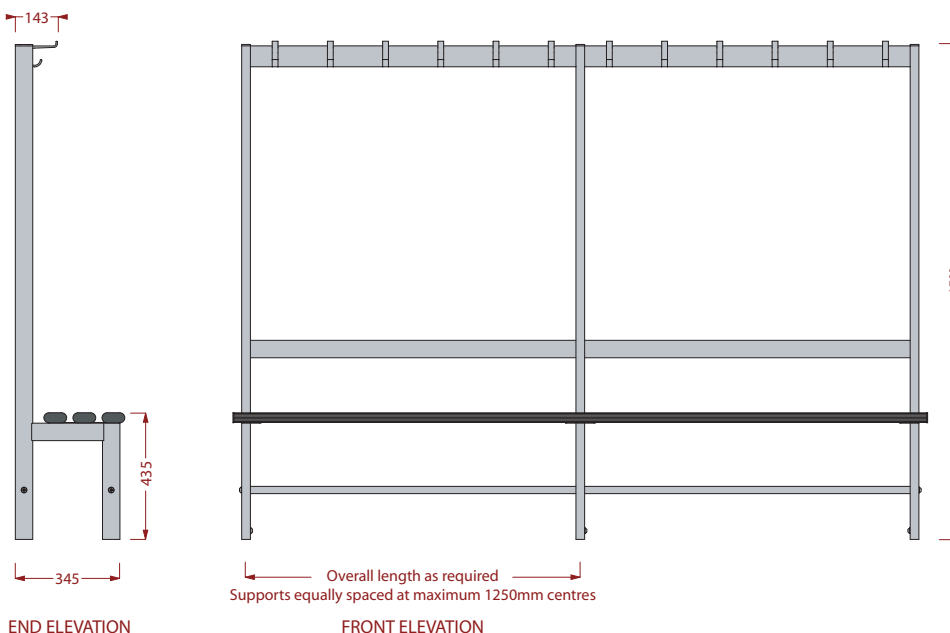

Variset VZ range

Single sided island bench with hooks, backrest and aluminium slats

VZ1A

Hidden floor fixings supplied as standard, plastic foot and height adjuster options also available. Images below show, from left to right, hidden floor fixing, plastic foot and height adjuster.