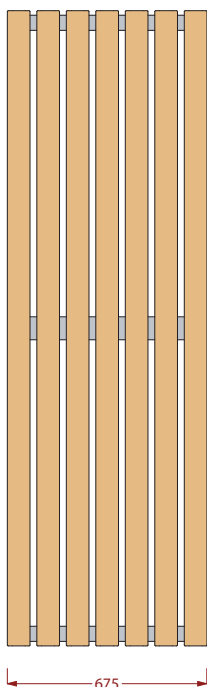

Variset VZ range

Double width island bench with seven slats

VZ3

PLAN

PROJECTION

Hidden floor fixings supplied as standard, plastic foot and height adjuster options also available. Images below show, from left to right, hidden floor fixing, plastic foot and height adjuster.