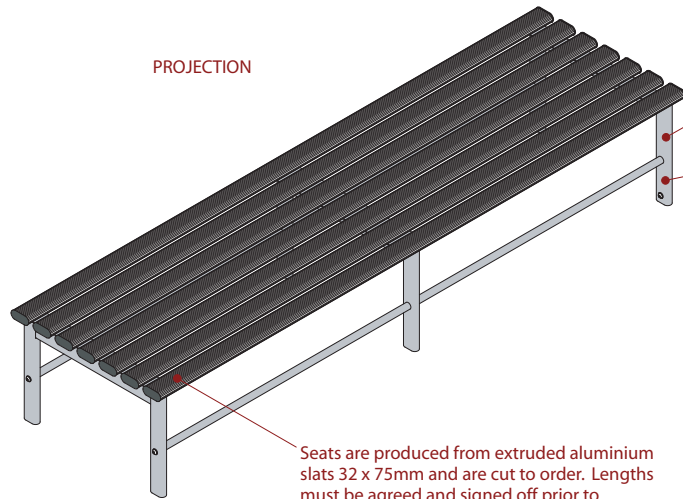

Variset VZ range

Double width island bench with seven aluminium slats

VZ3

PLAN

PROJECTION

The finish of the range is powder coated in colour combinations from the full RAL range.

Framework is made from hollow section heavy gauge steel tube and is a fully welded assembly.

Seats are produced from extruded aluminium slats 32 x 75mm and are cut to order. Lengths must be agreed and signed off prior to manufacture.

Hidden floor fixings supplied as standard, plastic foot and height adjuster options also available. Images below show, from left to right, hidden floor fixing, plastic foot and height adjuster.