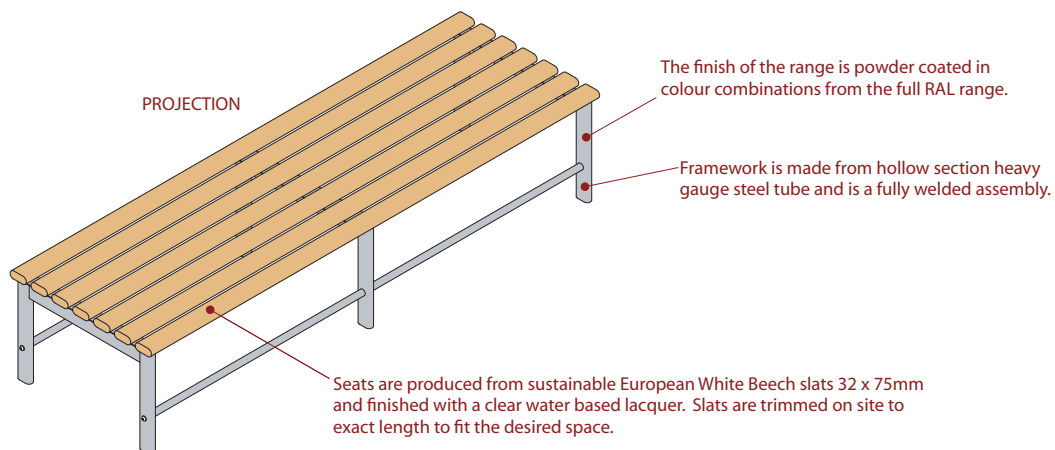

Variset VZ range

Double width island bench with seven slats

VZ3

PLAN

PROJECTION

Hidden floor fixings supplied as standard, plastic foot and height adjuster options also available. Images below show, from left to right, hidden floor fixing, plastic foot and height adjuster.