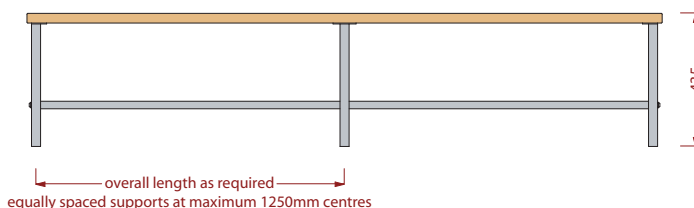

Variset VZ range

Double width island bench with seven slats

VZ3

PLAN

PROJECTION

Hidden floor fixings supplied as standard, plastic foot and height adjuster options also available. Images below show, from left to right, hidden floor fixing, plastic foot and height adjuster.

END ELEVATION

FRONT ELEVATION

n5Plus

N10 GENERAL FIXTURES/FURNISHINGS/EQUIPMENT

VZ3 170 BENCHES For Changing Rooms

MANUFACTURER AJ Binns Limited, Harvest House, Cranborne Road, Potters Bar, Hertfordshire, EN6 3JF