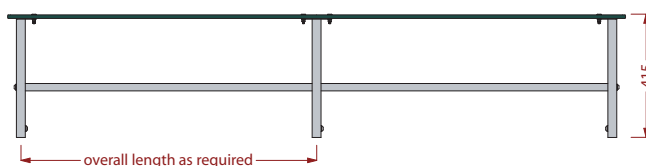

FRONT ELEVATION