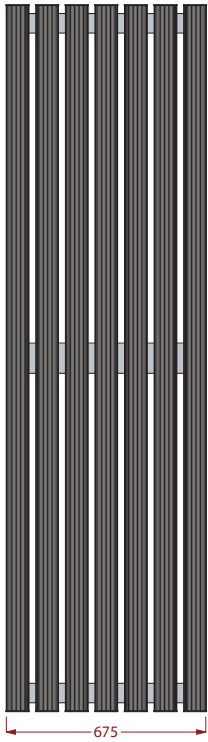

Variset VZ range

Double width island bench with seven aluminium slats

VZ3

PLAN

PROJECTION

The finish of the range is powder coated in colour combinations from the full RAL range.

Framework is made from hollow section heavy gauge steel tube and is a fully welded assembly.

Seats are produced from extruded aluminium slats 32 x 75mm and are cut to order. Lengths must be agreed and signed off prior to manufacture.

Hidden floor fixings supplied as standard, plastic foot and height adjuster options also available. Images below show, from left to right, hidden floor fixing, plastic foot and height adjuster.