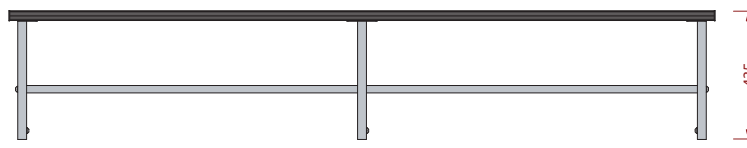

Variset VZ range

Double width island bench with seven aluminium slats

VZ3

PLAN

PROJECTION

The finish of the range is powder coated in colour combinations from the full RAL range.

Framework is made from hollow section heavy gauge steel tube and is a fully welded assembly.

Seats are produced from extruded aluminium slats 32 x 75mm and are cut to order. Lengths must be agreed and signed off prior to manufacture.

Hidden floor fixings supplied as standard, plastic foot and height adjuster options also available. Images below show, from left to right, hidden floor fixing, plastic foot and height adjuster.

END ELEVATION

overall length as required
equally spaced supports at maximum 1250mm centres

FRONT ELEVATION

N10 GENERAL FIXTURES/FURNISHINGS/EQUIPMENT

VZ3 170 BENCHES For Changing Rooms

MANUFACTURER AJ Binns Limited, Harvest House, Cranborne Road, Potters Bar, Hertfordshire, EN6 3JF