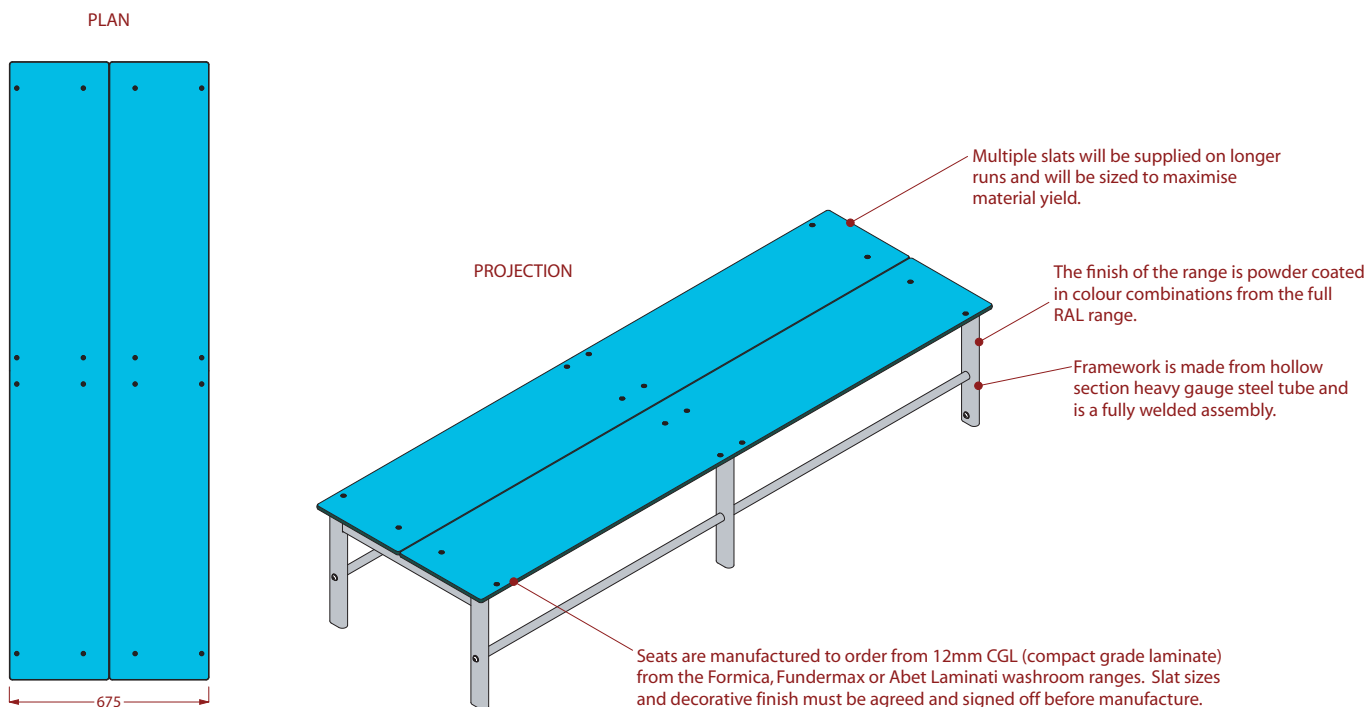

Variset VZ range

Double width island bench with two CGL slats

VZ3

Hidden floor fixings supplied as standard, plastic foot and height adjuster options also available. Images below show, from left to right, hidden floor fixing, plastic foot and height adjuster.