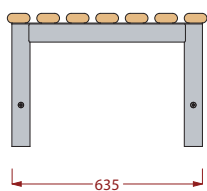

Variset VZ range

Double width island bench with seven slats

VZ3

PLAN

PROJECTION

Hidden floor fixings supplied as standard, plastic foot and height adjuster options also available. Images below show, from left to right, hidden floor fixing, plastic foot and height adjuster.