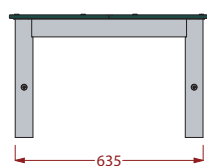

Variset VZ range

Double width island bench with two CGL slats

VZ3

Hidden floor fixings supplied as standard, plastic foot and height adjuster options also available. Images below show, from left to right, hidden floor fixing, plastic foot and height adjuster.