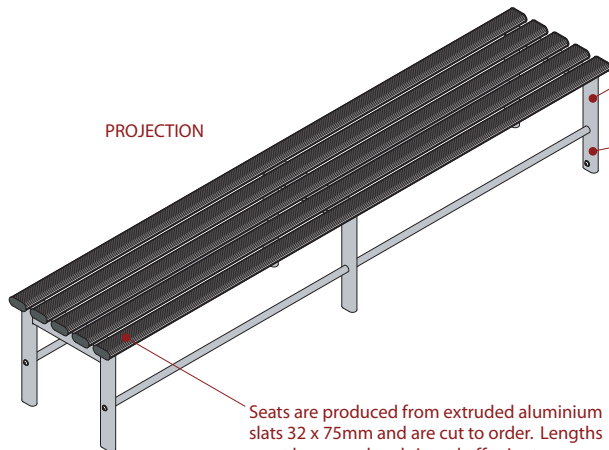

Variset VZ range

Single width island bench seat with five aluminium slats

VZ5

PLAN

465

PROJECTION

The finish of the range is powder coated in colour combinations from the full RAL range.

Framework is made from hollow section heavy gauge steel tube and is a fully welded assembly.

Seats are produced from extruded aluminium slats 32 x 75mm and are cut to order. Lengths must be agreed and signed off prior to manufacture.

Hidden floor fixings supplied as standard, plastic foot and height adjuster options also available. Images below show, from left to right, hidden floor fixing, plastic foot and height adjuster.