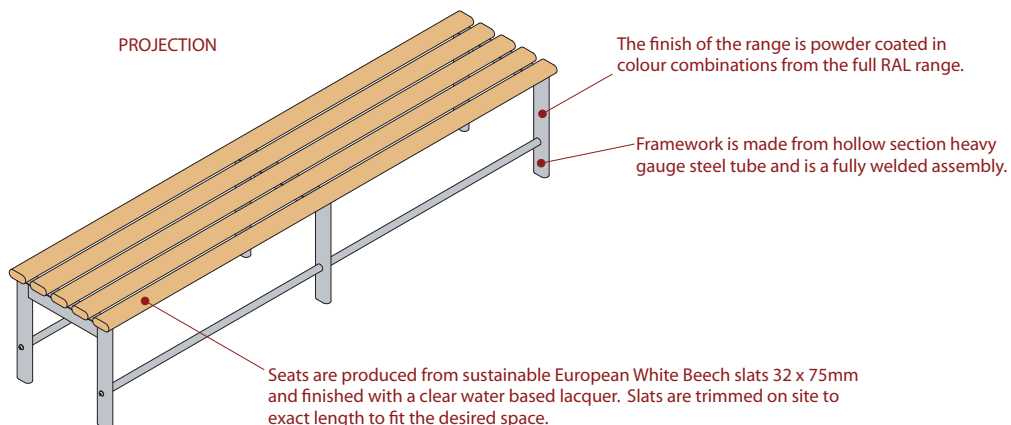

Variset VZ range

Single width island bench with five slats

VZ5

PLAN

PROJECTION

Hidden floor fixings supplied as standard, plastic foot and height adjuster options also available. Images below show, from left to right, hidden floor fixing, plastic foot and height adjuster.