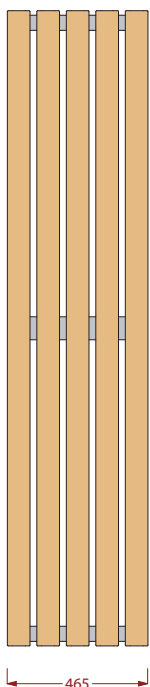

Variset VZ range

Single width island bench with five slats

VZ5

PLAN

PROJECTION

Hidden floor fixings supplied as standard, plastic foot and height adjuster options also available. Images below show, from left to right, hidden floor fixing, plastic foot and height adjuster.

Variset VZ range

Single width island bench seat with five aluminium slats

VZ5

PLAN

465

PROJECTION

The finish of the range is powder coated in colour combinations from the full RAL range.

Framework is made from hollow section heavy gauge steel tube and is a fully welded assembly.

Seats are produced from extruded aluminium slats 32 x 75mm and are cut to order. Lengths must be agreed and signed off prior to manufacture.

Hidden floor fixings supplied as standard, plastic foot and height adjuster options also available. Images below show, from left to right, hidden floor fixing, plastic foot and height adjuster.