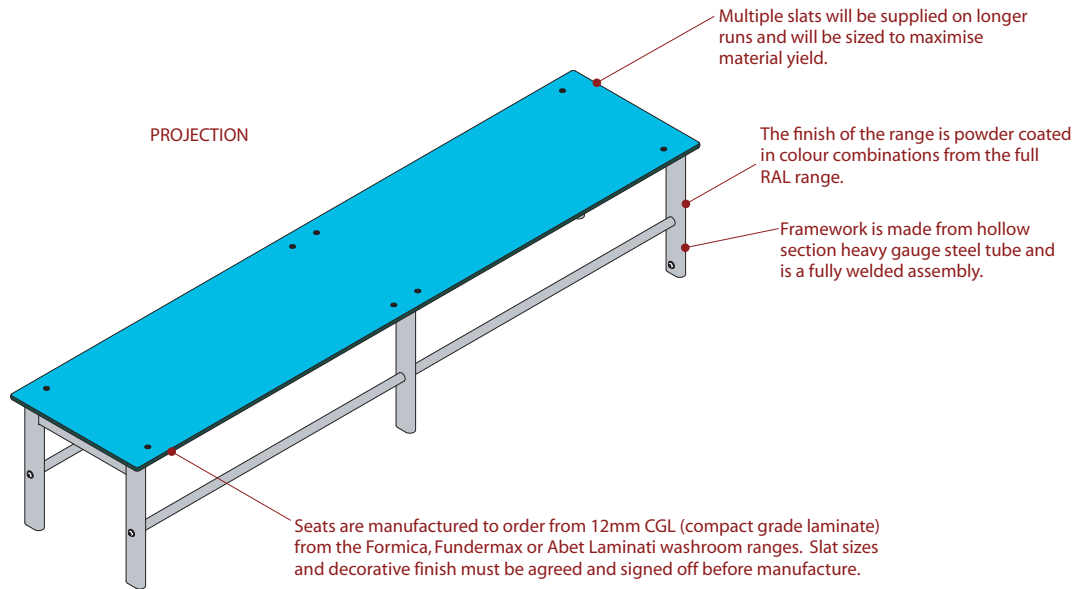

Variset VZ range

Single width island bench with CGL slats

VZ5

PLAN

PROJECTION

Hidden floor fixings supplied as standard, plastic foot and height adjuster options also available. Images below show, from left to right, hidden floor fixing, plastic foot and height adjuster.