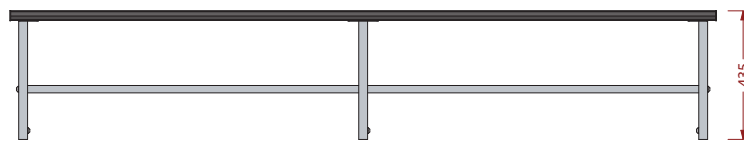

END ELEVATION

overall length as required
equally spaced supports at maximum 1250mm centres

FRONT ELEVATION