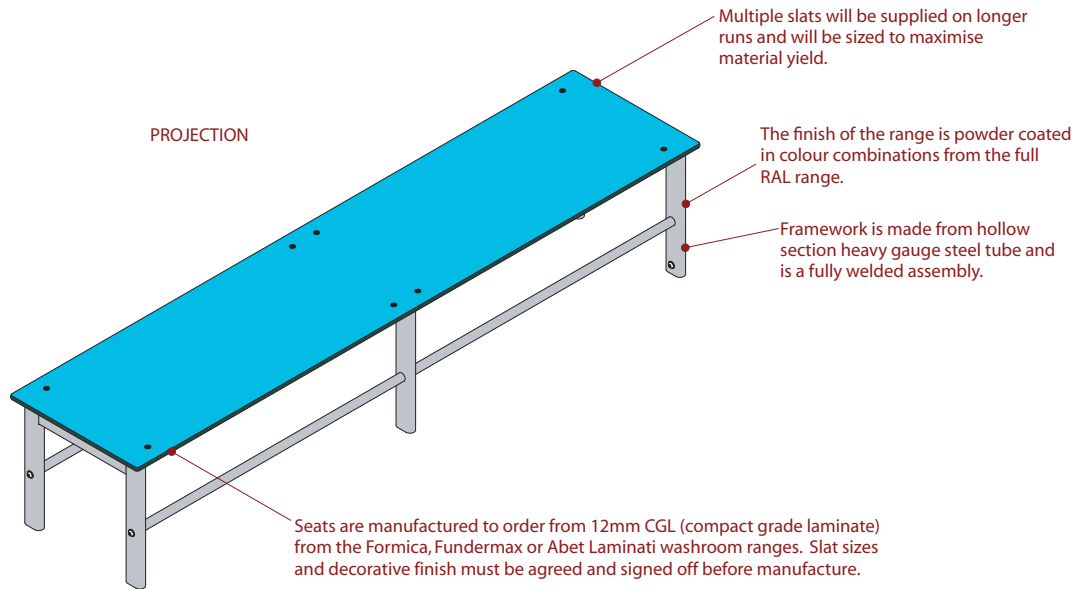

PROJECTION

Hidden floor fixings supplied as standard, plastic foot and height adjuster options also available. Images below show, from left to right, hidden floor fixing, plastic foot and height adjuster.