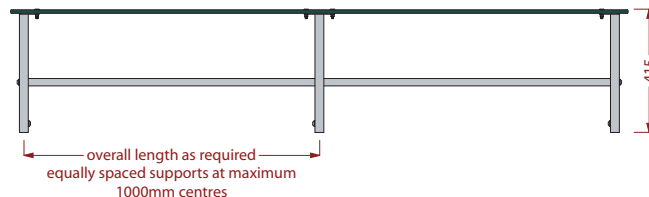

FRONT ELEVATION