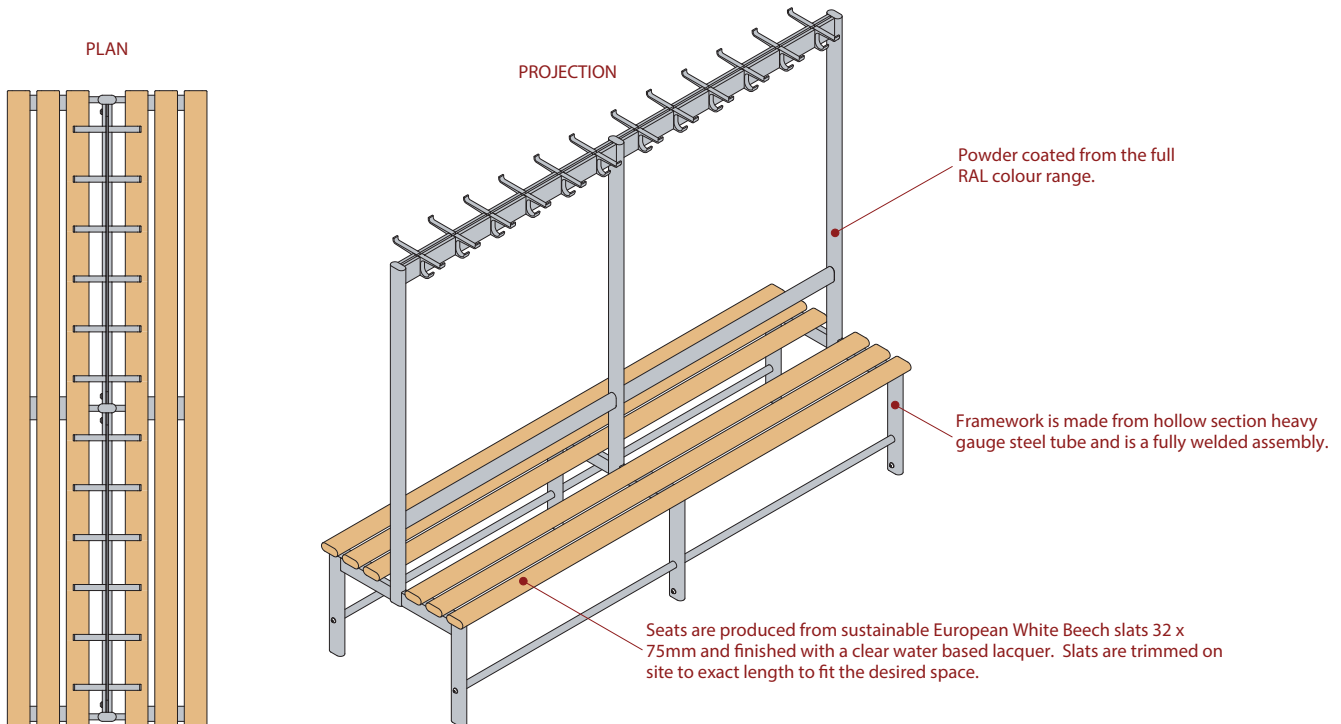

Variset VZ range

Double sided island bench with hooks, backrest and slats

VZ1

N10 GENERAL FIXTURES/FURNISHINGS/EQUIPMENT

VZ1 170 BENCHES For Changing Rooms

MANUFACTURER AJ Binns Limited, Harvest House, Cranborne Road, Potters Bar, Hertfordshire, EN6 3JF
 Telephone: 01707 85 5555 Email: enq@ajbinns.com Web: www.ajbinns.com

PRODUCT REFERENCE Binns VZ1 double sided island bench with hooks, backrest and 3 slats each side

MATERIAL Mild steel

FINISH/COLOUR Powder coated

FITTINGS Beech slats

binns

Variset benches, hooks, hangers & shelves for changing rooms & cloakrooms
 variset® is designed by Royal Designer for Industry Sir Kenneth Grange CBE, RDI