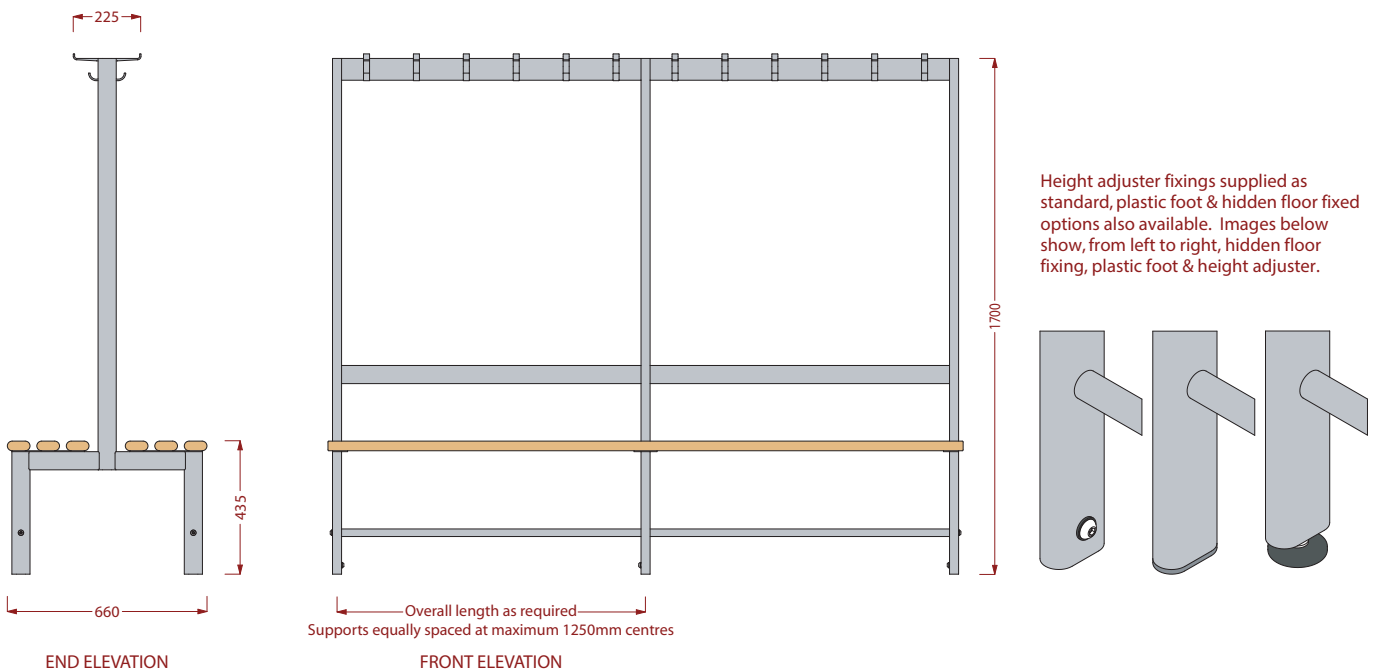

Variset VZ range

Double sided island bench with hooks, backrest and slats

VZ1

N10 GENERAL FIXTURES/FURNISHINGS/EQUIPMENT

VZ1 170 BENCHES For Changing Rooms

MANUFACTURER AJ Binns Limited, Harvest House, Cranborne Road, Potters Bar, Hertfordshire, EN6 3JF
 Telephone: 01707 85 5555 Email: enq@ajbinns.com Web: www.ajbinns.com

PRODUCT REFERENCE Binns VZ1 double sided island bench with hooks, backrest and 3 slats each side

MATERIAL Mild steel

FINISH/COLOUR Powder coated

FITTINGS Beech slats

binns

Variset benches, hooks, hangers & shelves for changing rooms & cloakrooms
 variset® is designed by Royal Designer for Industry Sir Kenneth Grange CBE, RDI