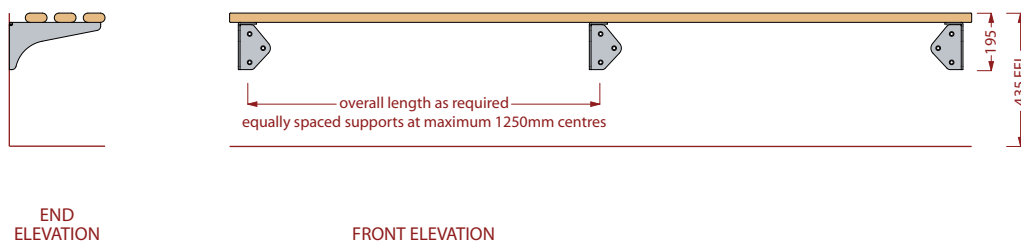

Variset VZ range

Cantilever bench for solid walls with three slats

VZ7A

n55Plus

N10 GENERAL FIXTURES/FURNISHINGS/EQUIPMENT

VZ7A 170 BENCHES For Changing Rooms

MANUFACTURER AJ Binns Limited, Harvest House, Cranborne Road, Potters Bar, Hertfordshire, EN6 3JF
Telephone: 01707 855 555 Email: enq@ajbinns.com Web: www.ajbinns.com

PRODUCT REFERENCE Binns VZ7A wall fixed bench with 3 slats

MATERIAL Mild steel

FINISH/COLOUR Powder coated

FITTINGS Beech slats

binns

Variset benches, hooks, hangers & shelves for changing rooms & cloakrooms
variset® is designed by Royal Designer for Industry Sir Kenneth Grange CBE, RDI