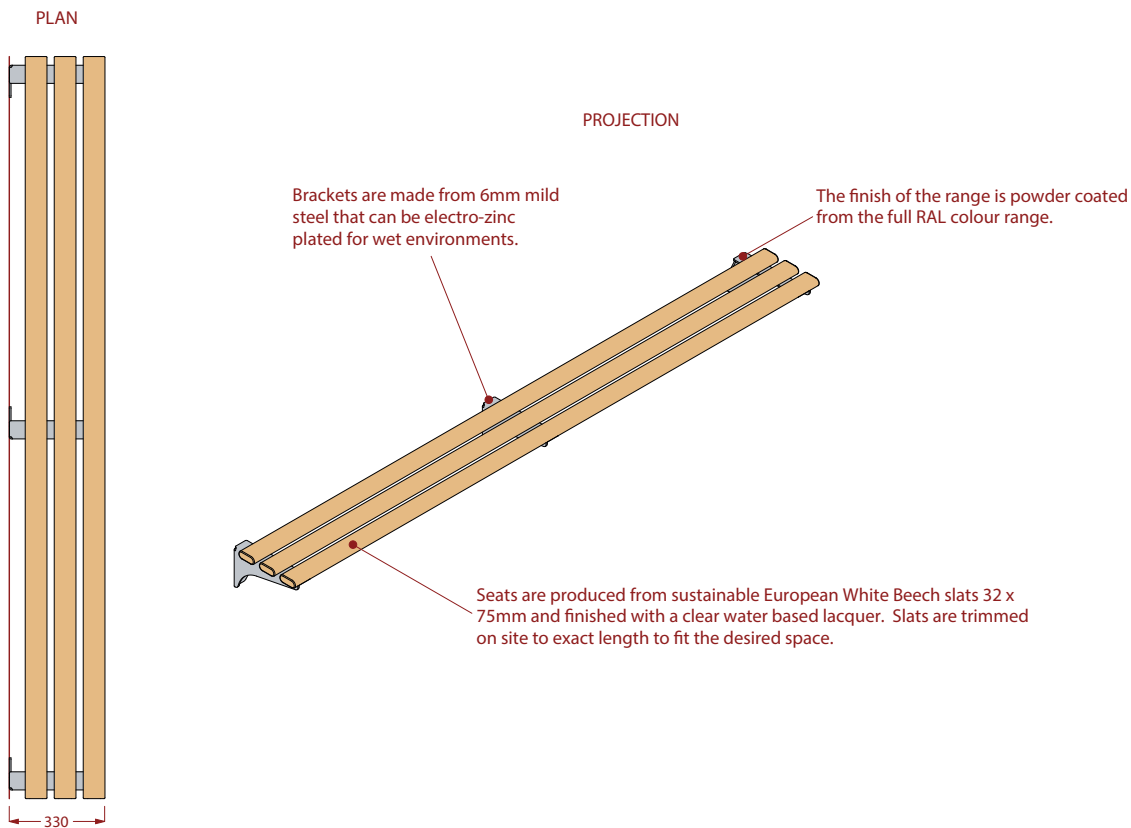

Variset VZ range

Cantilever bench for solid walls with three slats

VZ7A

n55Plus

N10 GENERAL FIXTURES/FURNISHINGS/EQUIPMENT

VZ7A 170 BENCHES For Changing Rooms

MANUFACTURER AJ Binns Limited, Harvest House, Cranborne Road, Potters Bar, Hertfordshire, EN6 3JF
Telephone: 01707 855 555 Email: enq@ajbinns.com Web: www.ajbinns.com

PRODUCT REFERENCE Binns VZ7A wall fixed bench with 3 slats

MATERIAL Mild steel

FINISH/COLOUR Powder coated

FITTINGS Beech slats

binns

Variset benches, hooks, hangers & shelves for changing rooms & cloakrooms
variset® is designed by Royal Designer for Industry Sir Kenneth Grange CBE, RDI